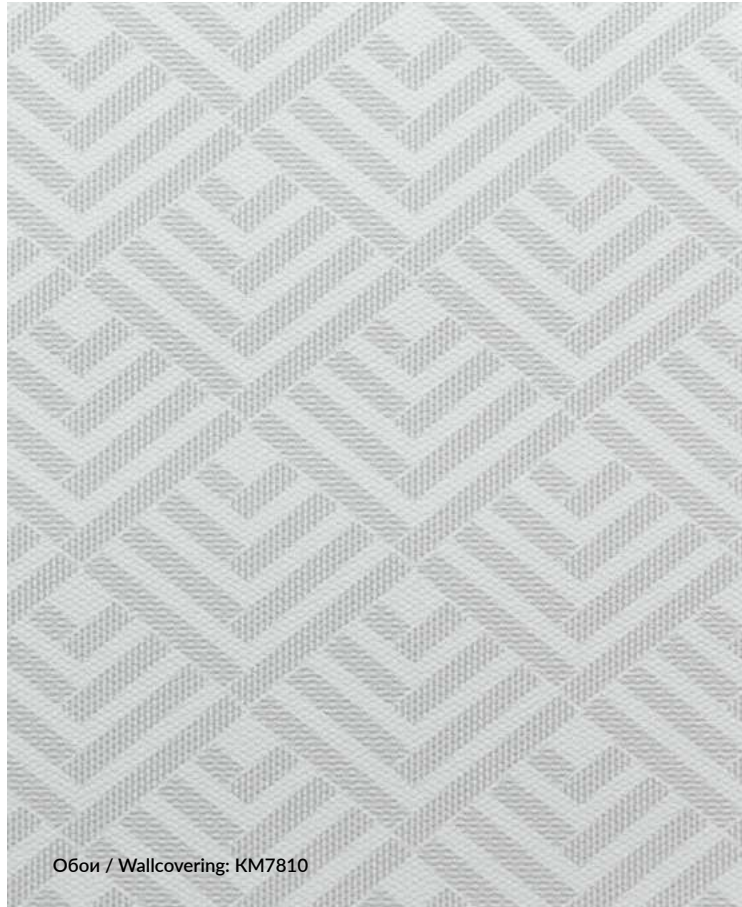

Отдельный тип рисунка в серии «Уик-энд» — авторский вариант модного узора шеврон, в двух цветах, сером и бежевом. Такие обои легко себе представить на кухне, в спальне или коридоре.

A separate type of pattern in the Weekend series is the author's version of the fashionable chevron pattern, in two colours, grey and beige. It's easy to imagine such wallcovering in the kitchen, bedroom or corridor.