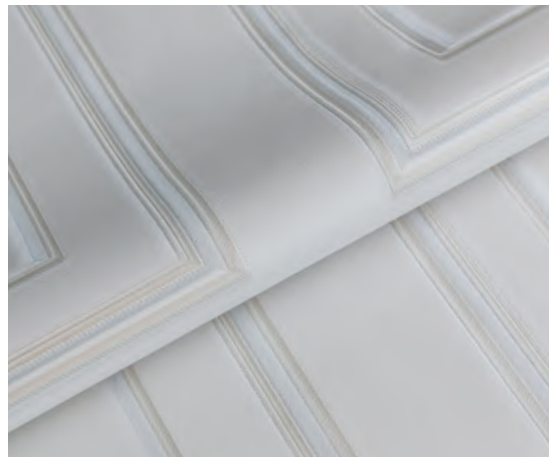

KM6702

Рисунок: буазери
Раппорт: 53 см
Прямая стыковка

Pattern: boiserie
Repeat: 53 cm
Straight match

Рисунок: ткань
Раппорт: 64 см
Прямая стыковка

Pattern: fabric
Repeat: 64 cm
Straight match