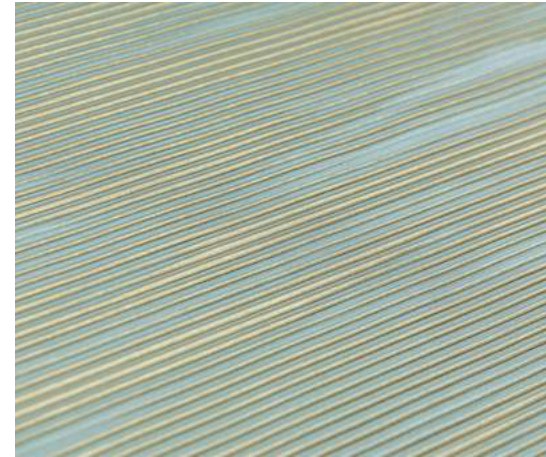

KM5109

Рисунок: геометрия
Раппорт: 15 см
Прямая стыковка

Pattern: geometry
Repeat: 15 cm
Straight match

Рисунок: геометрия
Раппорт: 32 см
Прямая и направленная стыковка

Pattern: geometry
Repeat: 32 cm
Straight and oriented match