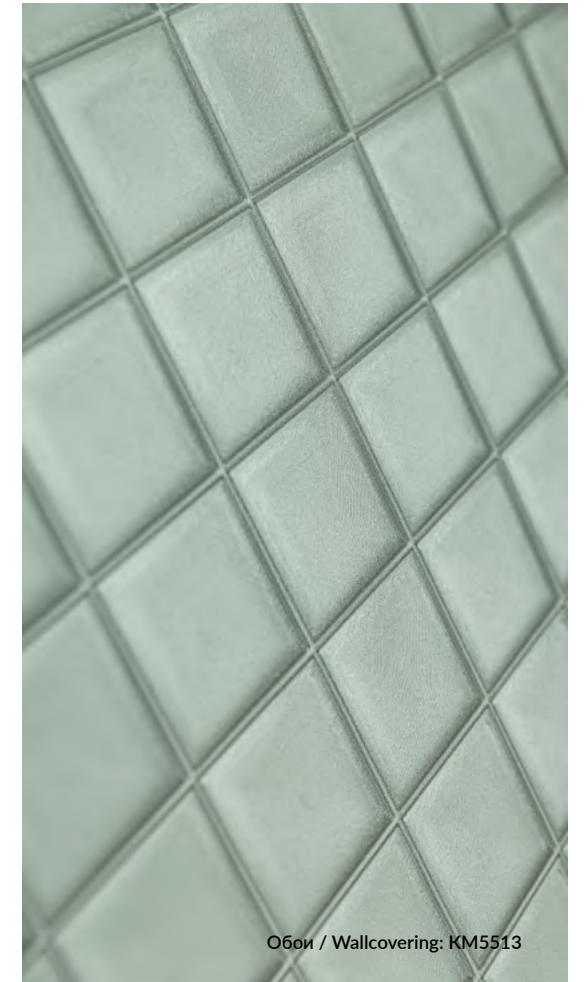

Обои / Wallcovering: KM5513