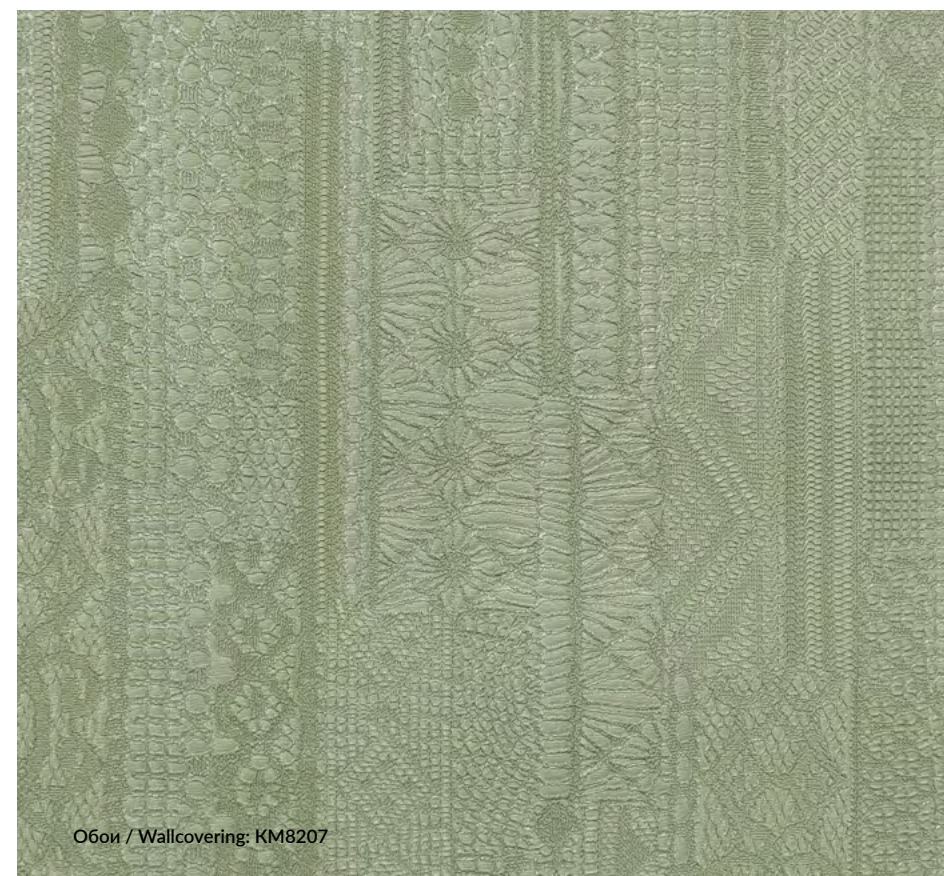

Обои / Wallcovering: KM8207