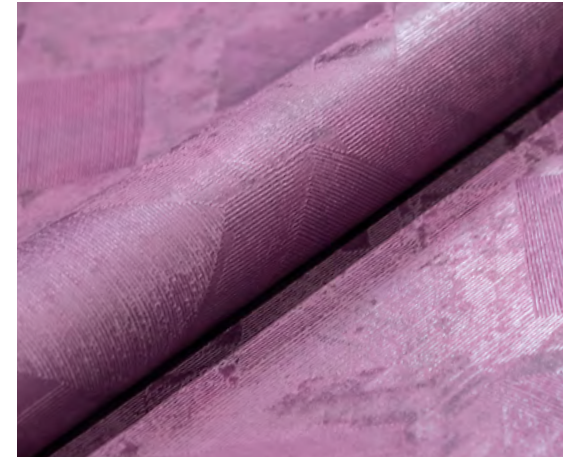

KM7108

Рисунок: ткань
Раппорт: 64 см
Прямая стыковка

Pattern: fabric
Repeat: 64 cm
Straight match