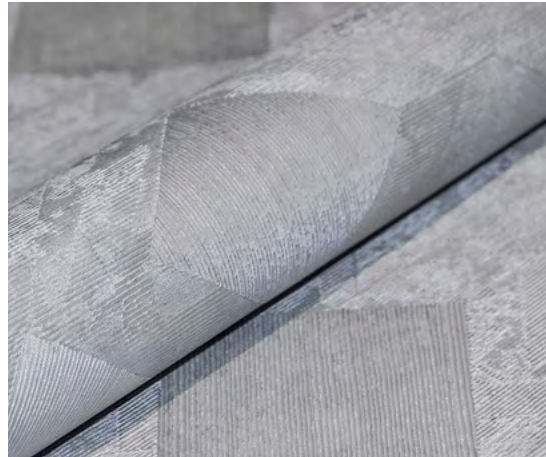

KM7102

Рисунок: ткань
Раппорт: 64 см
Прямая стыковка

Pattern: fabric
Repeat: 64 cm
Straight match