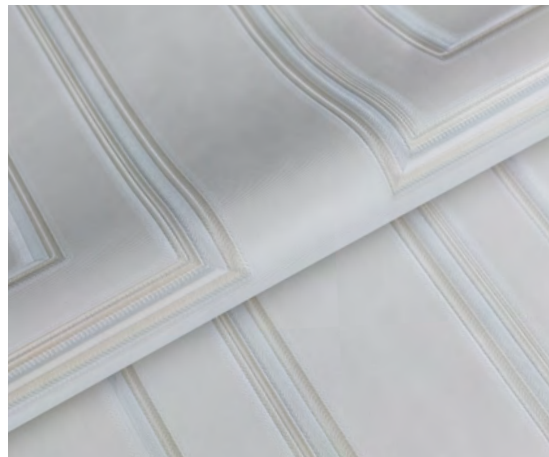

KM6702

Рисунок: буазери
Раппорт: 53 см
Прямая стыковка

Pattern: boiserie
Repeat: 53 cm
Straight match

Рисунок: ткань
Раппорт: 64 см
Прямая стыковка

Pattern: fabric
Repeat: 64 cm
Straight match