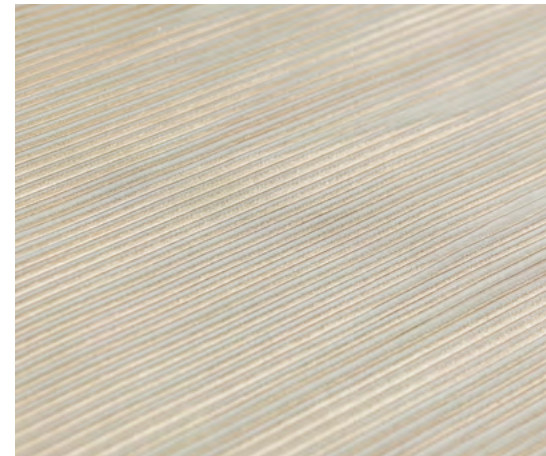

At different times of the day, under various lights, such wallcovering will glow or shimmer changing their hues and tints yet keeping their clearly visible golden glint.

KM5101

KM5102

KM5109

KM5108

KM5103

KM5110