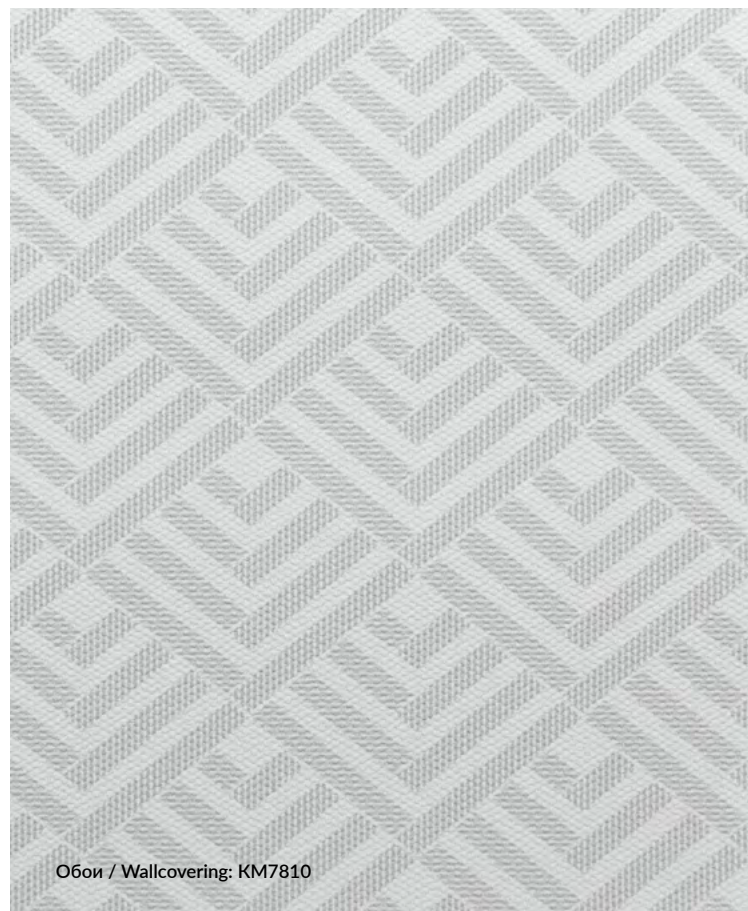

Отдельный тип рисунка в серии «Уик-энд» — авторский вариант модного узора шеврон, в двух цветах, сером и бежевом. Такие обои легко себе представить на кухне, в спальне или коридоре.

A separate type of pattern in the Weekend series is the author's version of the fashionable chevron pattern, in two colours, grey and beige. It's easy to imagine such wallcovering in the kitchen, bedroom or corridor.