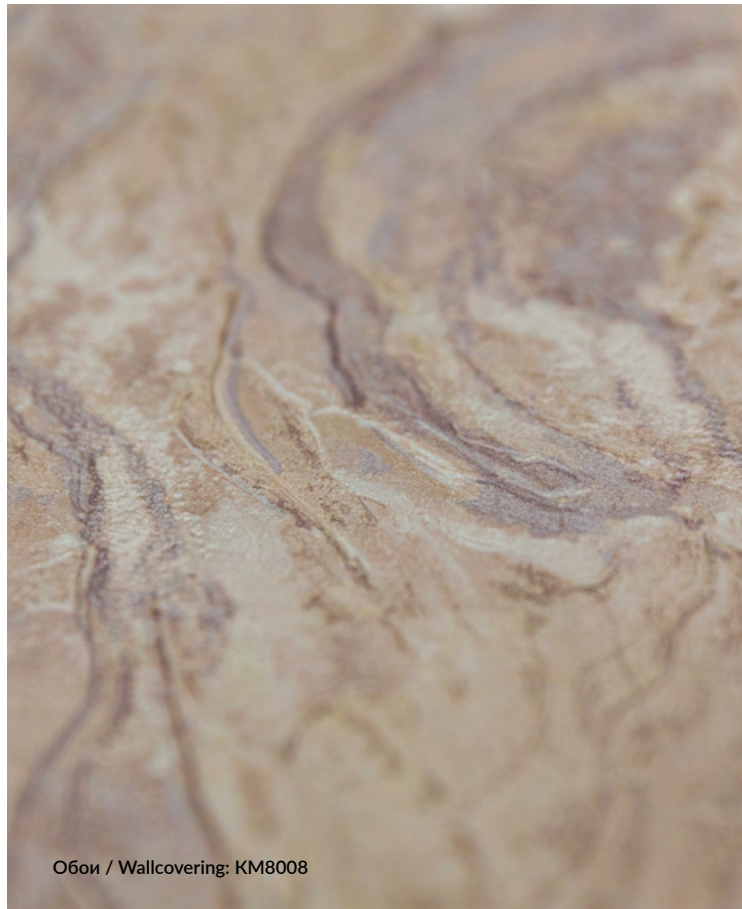

Вторая разновидность «Венето» сделана с текстурой камня, который своим рисунком напоминает оникс с его причудливым узором из плавных линий, перетекающих одна в другую. Здесь на поверхности также есть тиснение, в данном случае оно более выражено. Помимо светлых вариаций, выбрать можно и акцентный артикул в бежевых тонах.

The second variety of «Veneto» is made with the texture of the stone, which with its pattern resembles onyx with its fanciful pattern of smooth lines flowing one into another. There is also embossing on the surface, in this case it is more pronounced. In addition to the light variations, you can also choose an accent piece in beige tones.