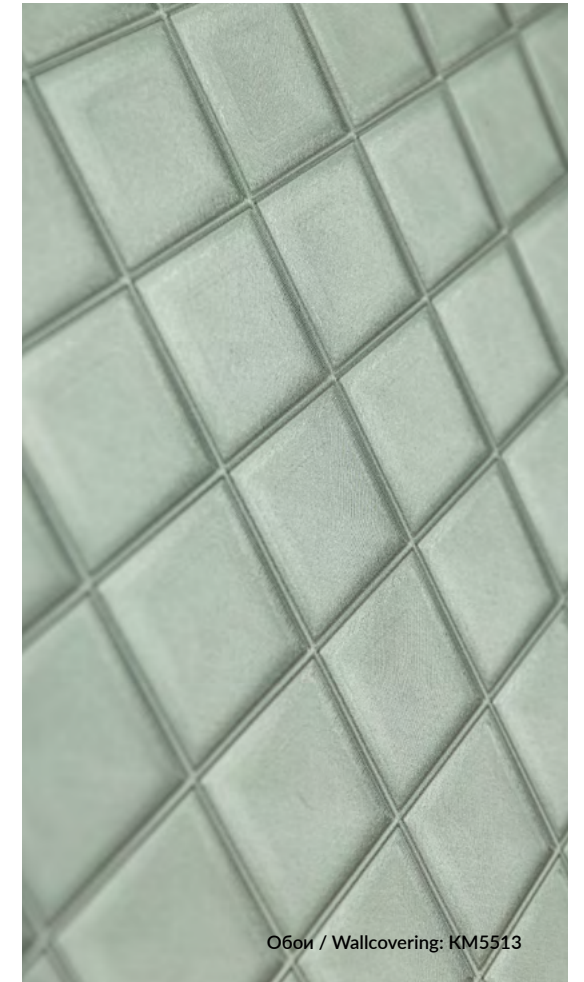

Обои / Wallcovering: KM5513