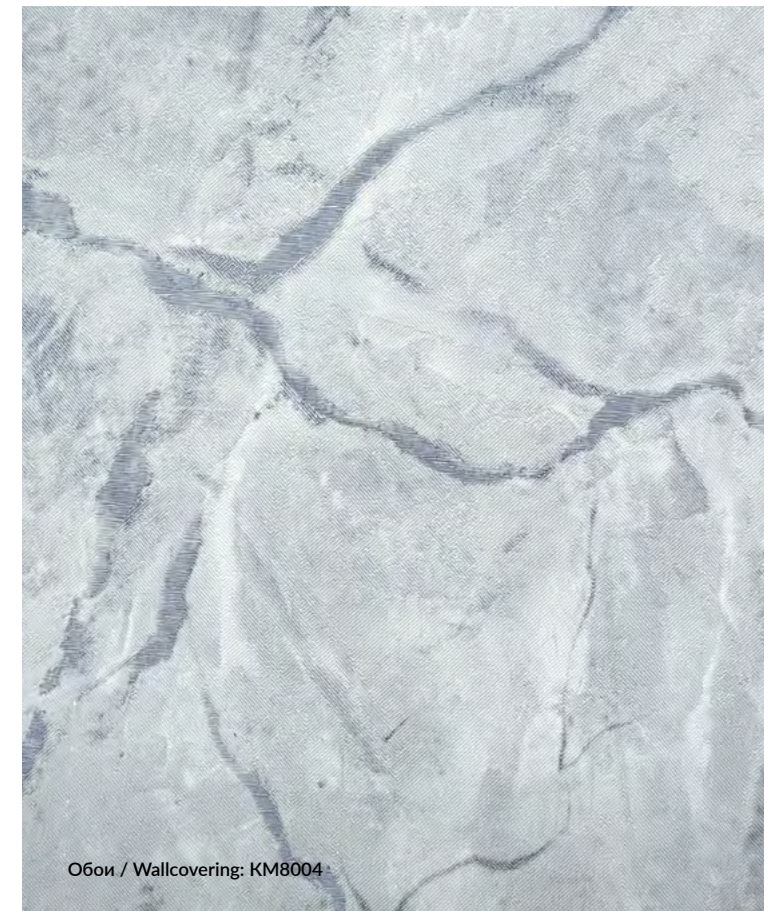

Обои / Wallcovering: KM8004