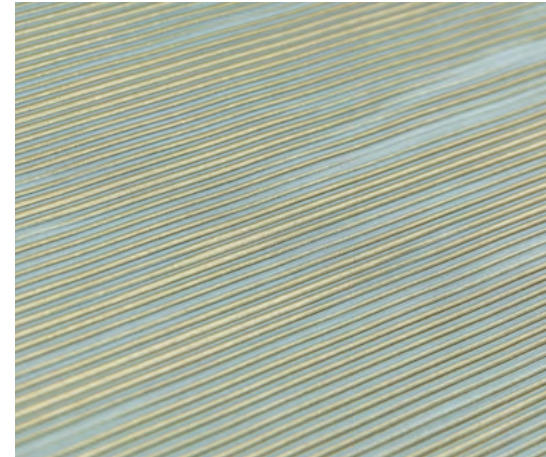

At different times of the day, under various lights, such wallcovering will glow or shimmer changing their hues and tints yet keeping their clearly visible golden glint.

KM5101

KM5102

KM5109

KM5108

KM5103

KM5110