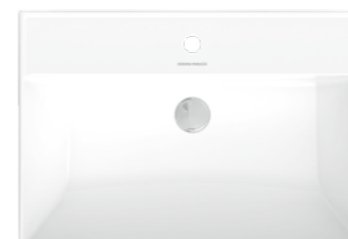

раковина | washbasin
CU.WB.70 | 70 CM