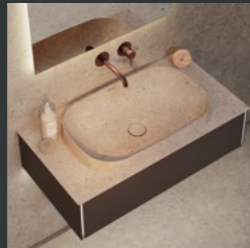

СОДЕРЖАНИЕ CONTENTS

12

16

22

36

46

50

60

64

70

72

74

76

78

82

84

86

88

90

96

106

120

124

136

138

156

162

166

170

174

- КАРАВАН + САФИ 12
- ИКОНИКО 16
- МАДЖИКА 22
- ГРАНДЕ 36
- ВЕТРАТА 46
- ТЕКНОЛОДЖИКА 50
- ТЕКНОЛОДЖИКА М 60
- МОДУЛА 64
  - МОДУЛА + БОНДЖОРНО 70
  - МОДУЛА + КУБО 72
  - МОДУЛА + АРТБЭЙЗИНС 74
  - МОДУЛА + ЧИРКО 76
  - МОДУЛА + КАНАЛЕТТО 78
- МИО 82
- САББЬЯ 84
- КОНКИЛЬЯ 86
- ВЕНТО 88
- РИВА 90
- КОНО 96
- ПЛАЗА МОДЕРН 106
- ПЛАЗА НЕКСТ 120
- КУБО 124
- ЧИРКО 136
- ПОМПЕИ 138
- ПИАНО ФОРТЕ 156
- ПИАНО КЛАССИК 162
- ПИАНО НЕКСТ 166
- ЛАТО 170
- ПРО 174

- СТОЛЕШНИЦЫ 190
- СМЕСИТЕЛИ 202
- ДУШЕВЫЕ ОГРАЖДЕНИЯ 230

- ТЕХНИЧЕСКАЯ ИНФОРМАЦИЯ 258