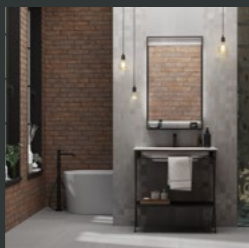

СОДЕРЖАНИЕ CONTENTS

12

16

22

36

46

50

60

64

70

72

74

76

78

82

84

86

88

90

96

106

120

124

136

138

156

162

166

170

174

- КАРАВАН + САФИ 12
- ИКОНИКО 16
- МАДЖИКА 22
- ГРАНДЕ 36
- ВЕТРАТА 46
- ТЕКНОЛОДЖИКА 50
- ТЕКНОЛОДЖИКА М 60
- МОДУЛА 64
  - МОДУЛА + БОНДЖОРНО 70
  - МОДУЛА + КУБО 72
  - МОДУЛА + АРТБЭЙЗИНС 74
  - МОДУЛА + ЧИРКО 76
  - МОДУЛА + КАНАЛЕТТО 78
- МИО 82
- САББЬЯ 84
- КОНКИЛЬЯ 86
- ВЕНТО 88
- РИВА 90
- КОНО 96
- ПЛАЗА МОДЕРН 106
- ПЛАЗА НЕКСТ 120
- КУБО 124
- ЧИРКО 136
- ПОМПЕИ 138
- ПИАНО ФОРТЕ 156
- ПИАНО КЛАССИК 162
- ПИАНО НЕКСТ 166
- ЛАТО 170
- ПРО 174

- СТОЛЕШНИЦЫ 190
- СМЕСИТЕЛИ 202
- ДУШЕВЫЕ ОГРАЖДЕНИЯ 230

- ТЕХНИЧЕСКАЯ ИНФОРМАЦИЯ 258