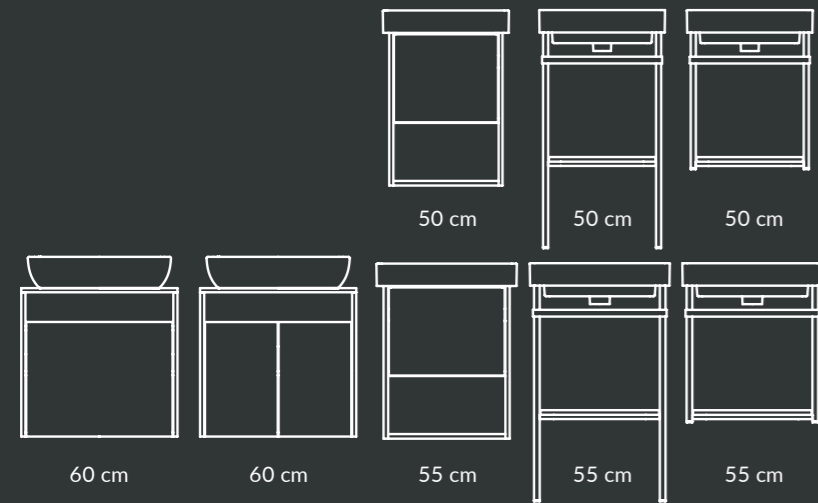

ПРО PRO

Коллекция ПРО отлично подходит как для обустройства небольших ванных комнат и гостевых санузлов, так и для использования в общественных зонах. Там подобные решения позволят получить новый уровень комфорта при сохранении компактных размеров мебели и оптимального бюджета.

PRO collection is perfect for small and guest bathrooms, as well as for use in public areas. Here, such solutions will provide a new level of comfort with compact furniture dimensions and an optimal budget.

тумба | furniture
PRO.60.1\OAK.O | 60 CM