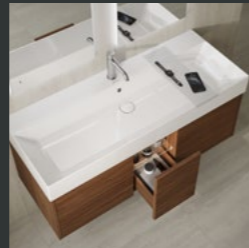

СОДЕРЖАНИЕ CONTENTS

12

16

22

36

46

50

60

64

70

72

74

76

78

82

84

86

88

90

96

106

120

124

136

138

156

162

166

170

174

- КАРАВАН + САФИ 12
- ИКОНИКО 16
- МАДЖИКА 22
- ГРАНДЕ 36
- ВЕТРАТА 46
- ТЕКНОЛОДЖИКА 50
- ТЕКНОЛОДЖИКА М 60
- МОДУЛА 64
  - МОДУЛА + БОНДЖОРНО 70
  - МОДУЛА + КУБО 72
  - МОДУЛА + АРТБЭЙЗИНС 74
  - МОДУЛА + ЧИРКО 76
  - МОДУЛА + КАНАЛЕТТО 78
- МИО 82
- САББЬЯ 84
- КОНКИЛЬЯ 86
- ВЕНТО 88
- РИВА 90
- КОНО 96
- ПЛАЗА МОДЕРН 106
- ПЛАЗА НЕКСТ 120
- КУБО 124
- ЧИРКО 136
- ПОМПЕИ 138
- ПИАНО ФОРТЕ 156
- ПИАНО КЛАССИК 162
- ПИАНО НЕКСТ 166
- ЛАТО 170
- ПРО 174

- СТОЛЕШНИЦЫ 190
- СМЕСИТЕЛИ 202
- ДУШЕВЫЕ ОГРАЖДЕНИЯ 230

- ТЕХНИЧЕСКАЯ ИНФОРМАЦИЯ 258