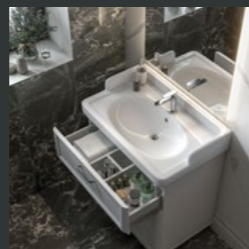

СОДЕРЖАНИЕ CONTENTS

12

16

22

36

46

50

60

64

70

72

74

76

78

82

84

86

88

90

96

106

120

124

136

138

156

162

166

170

174

- КАРАВАН + САФИ 12
- ИКОНИКО 16
- МАДЖИКА 22
- ГРАНДЕ 36
- ВЕТРАТА 46
- ТЕКНОЛОДЖИКА 50
- ТЕКНОЛОДЖИКА М 60
- МОДУЛА 64
  - МОДУЛА + БОНДЖОРНО 70
  - МОДУЛА + КУБО 72
  - МОДУЛА + АРТБЭЙЗИНС 74
  - МОДУЛА + ЧИРКО 76
  - МОДУЛА + КАНАЛЕТТО 78
- МИО 82
- САББЬЯ 84
- КОНКИЛЬЯ 86
- ВЕНТО 88
- РИВА 90
- КОНО 96
- ПЛАЗА МОДЕРН 106
- ПЛАЗА НЕКСТ 120
- КУБО 124
- ЧИРКО 136
- ПОМПЕИ 138
- ПИАНО ФОРТЕ 156
- ПИАНО КЛАССИК 162
- ПИАНО НЕКСТ 166
- ЛАТО 170
- ПРО 174

- СТОЛЕШНИЦЫ 190
- СМЕСИТЕЛИ 202
- ДУШЕВЫЕ ОГРАЖДЕНИЯ 230

- ТЕХНИЧЕСКАЯ ИНФОРМАЦИЯ 258