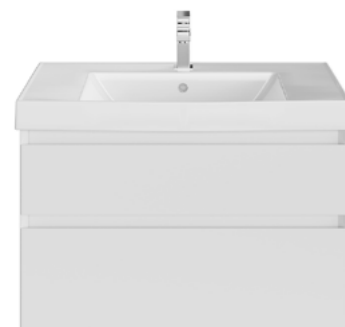

тумба | furniture
CUB.80.2\WHT.M | 80 CM