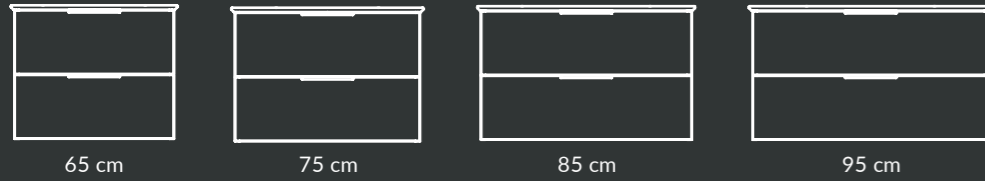

The perfect synthesis of style and rationality is embodied in thin and elegant PIANO washbasins. Together with a PIANO FORTE laconic cabinet in dark or light colours, this washbasin is an excellent solution for a modern bathroom.