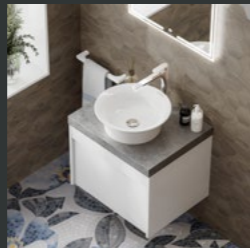

СОДЕРЖАНИЕ CONTENTS

12

16

22

36

46

50

60

64

70

72

74

76

78

82

84

86

88

90

96

106

120

124

136

138

156

162

166

170

174

- КАРАВАН + САФИ 12
- ИКОНИКО 16
- МАДЖИКА 22
- ГРАНДЕ 36
- ВЕТРАТА 46
- ТЕКНОЛОДЖИКА 50
- ТЕКНОЛОДЖИКА М 60
- МОДУЛА 64
  - МОДУЛА + БОНДЖОРНО 70
  - МОДУЛА + КУБО 72
  - МОДУЛА + АРТБЭЙЗИНС 74
  - МОДУЛА + ЧИРКО 76
  - МОДУЛА + КАНАЛЕТТО 78
- МИО 82
- САББЬЯ 84
- КОНКИЛЬЯ 86
- ВЕНТО 88
- РИВА 90
- КОНО 96
- ПЛАЗА МОДЕРН 106
- ПЛАЗА НЕКСТ 120
- КУБО 124
- ЧИРКО 136
- ПОМПЕИ 138
- ПИАНО ФОРТЕ 156
- ПИАНО КЛАССИК 162
- ПИАНО НЕКСТ 166
- ЛАТО 170
- ПРО 174

- СТОЛЕШНИЦЫ 190
- СМЕСИТЕЛИ 202
- ДУШЕВЫЕ ОГРАЖДЕНИЯ 230

- ТЕХНИЧЕСКАЯ ИНФОРМАЦИЯ 258