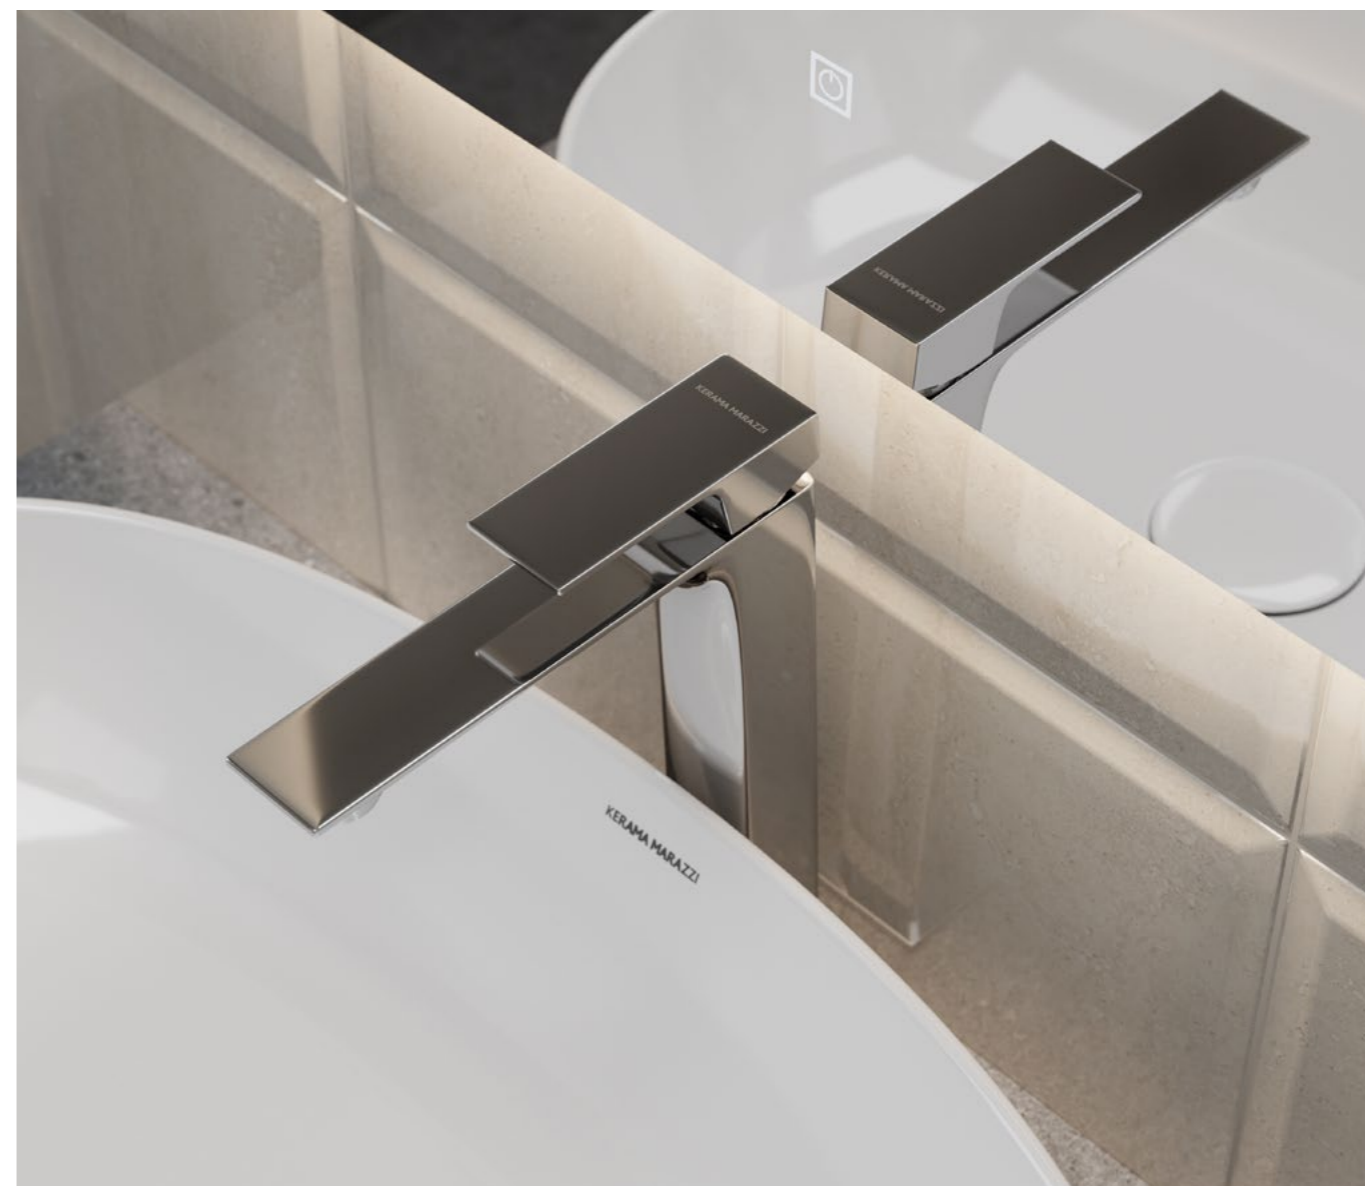

В строгих линиях смесителей ФЬОРЕТТО для раковины и душа читается стиль, который надолго сохранит свою актуальность. Все позиции, входящие в линейку ФЬОРЕТТО, сделаны в содружестве с итальянской фабрикой Paini — производителем, имеющим безупречную репутацию и огромный опыт создания надёжной сантехники.

The pure lines of the FIORETTO washbasin and shower faucets showcase a style that will be relevant for a long time. The FIORETTO range is made in collaboration with Paini – an Italian manufacturer with an impeccable reputation and vast experience in creating reliable sanitary ware.

Хром
Chrome

смесители для раковины | washbasin faucets