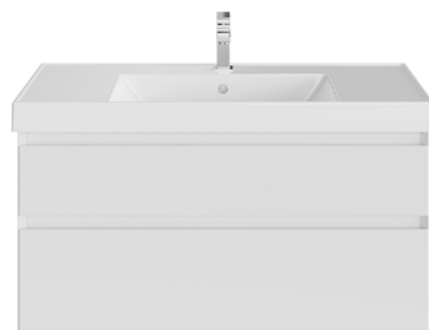

The two drawers of the cabinet, available in three colours, are extremely convenient for towels and household items: anything you might need in the bathroom will be at hand. The 90 cm version has an open niche ('structured walnut' colour) that can be positioned to the right or left.