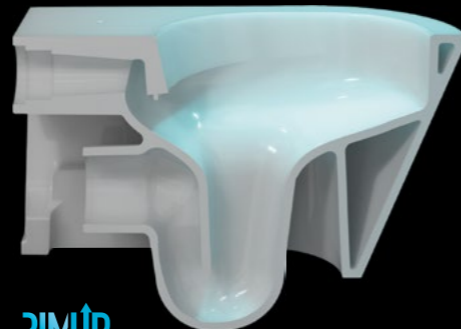

Удобство и чистота

RIMUP
RIMUP+

- Усовершенствованная система безободкового смыва.
- The advanced rimless flush system.

Надёжные картриджи

В смесителях KERAMA MARAZZI для раковины, ванны и душа используются надёжные керамические картриджи.

KERAMA MARAZZI faucets for washbasins, baths and showers use reliable ceramic cartridges.