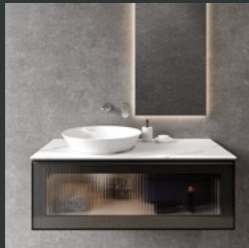

СОДЕРЖАНИЕ CONTENTS

12

16

22

36

46

50

60

64

70

72

74

76

78

82

84

86

88

90

96

106

120

124

136

138

156

162

166

170

174

- КАРАВАН + САФИ 12
- ИКОНИКО 16
- МАДЖИКА 22
- ГРАНДЕ 36
- ВЕТРАТА 46
- ТЕКНОЛОДЖИКА 50
- ТЕКНОЛОДЖИКА М 60
- МОДУЛА 64
  - МОДУЛА + БОНДЖОРНО 70
  - МОДУЛА + КУБО 72
  - МОДУЛА + АРТБЭЙЗИНС 74
  - МОДУЛА + ЧИРКО 76
  - МОДУЛА + КАНАЛЕТТО 78
- МИО 82
- САББЬЯ 84
- КОНКИЛЬЯ 86
- ВЕНТО 88
- РИВА 90
- КОНО 96
- ПЛАЗА МОДЕРН 106
- ПЛАЗА НЕКСТ 120
- КУБО 124
- ЧИРКО 136
- ПОМПЕИ 138
- ПИАНО ФОРТЕ 156
- ПИАНО КЛАССИК 162
- ПИАНО НЕКСТ 166
- ЛАТО 170
- ПРО 174

- СТОЛЕШНИЦЫ 190
- СМЕСИТЕЛИ 202
- ДУШЕВЫЕ ОГРАЖДЕНИЯ 230

- ТЕХНИЧЕСКАЯ ИНФОРМАЦИЯ 258