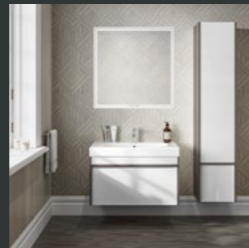

СОДЕРЖАНИЕ CONTENTS

12

16

22

36

46

50

60

64

70

72

74

76

78

82

84

86

88

90

96

106

120

124

136

138

156

162

166

170

174

- КАРАВАН + САФИ 12
- ИКОНИКО 16
- МАДЖИКА 22
- ГРАНДЕ 36
- ВЕТРАТА 46
- ТЕКНОЛОДЖИКА 50
- ТЕКНОЛОДЖИКА М 60
- МОДУЛА 64
  - МОДУЛА + БОНДЖОРНО 70
  - МОДУЛА + КУБО 72
  - МОДУЛА + АРТБЭЙЗИНС 74
  - МОДУЛА + ЧИРКО 76
  - МОДУЛА + КАНАЛЕТТО 78
- МИО 82
- САББЬЯ 84
- КОНКИЛЬЯ 86
- ВЕНТО 88
- РИВА 90
- КОНО 96
- ПЛАЗА МОДЕРН 106
- ПЛАЗА НЕКСТ 120
- КУБО 124
- ЧИРКО 136
- ПОМПЕИ 138
- ПИАНО ФОРТЕ 156
- ПИАНО КЛАССИК 162
- ПИАНО НЕКСТ 166
- ЛАТО 170
- ПРО 174

- СТОЛЕШНИЦЫ 190
- СМЕСИТЕЛИ 202
- ДУШЕВЫЕ ОГРАЖДЕНИЯ 230

- ТЕХНИЧЕСКАЯ ИНФОРМАЦИЯ 258