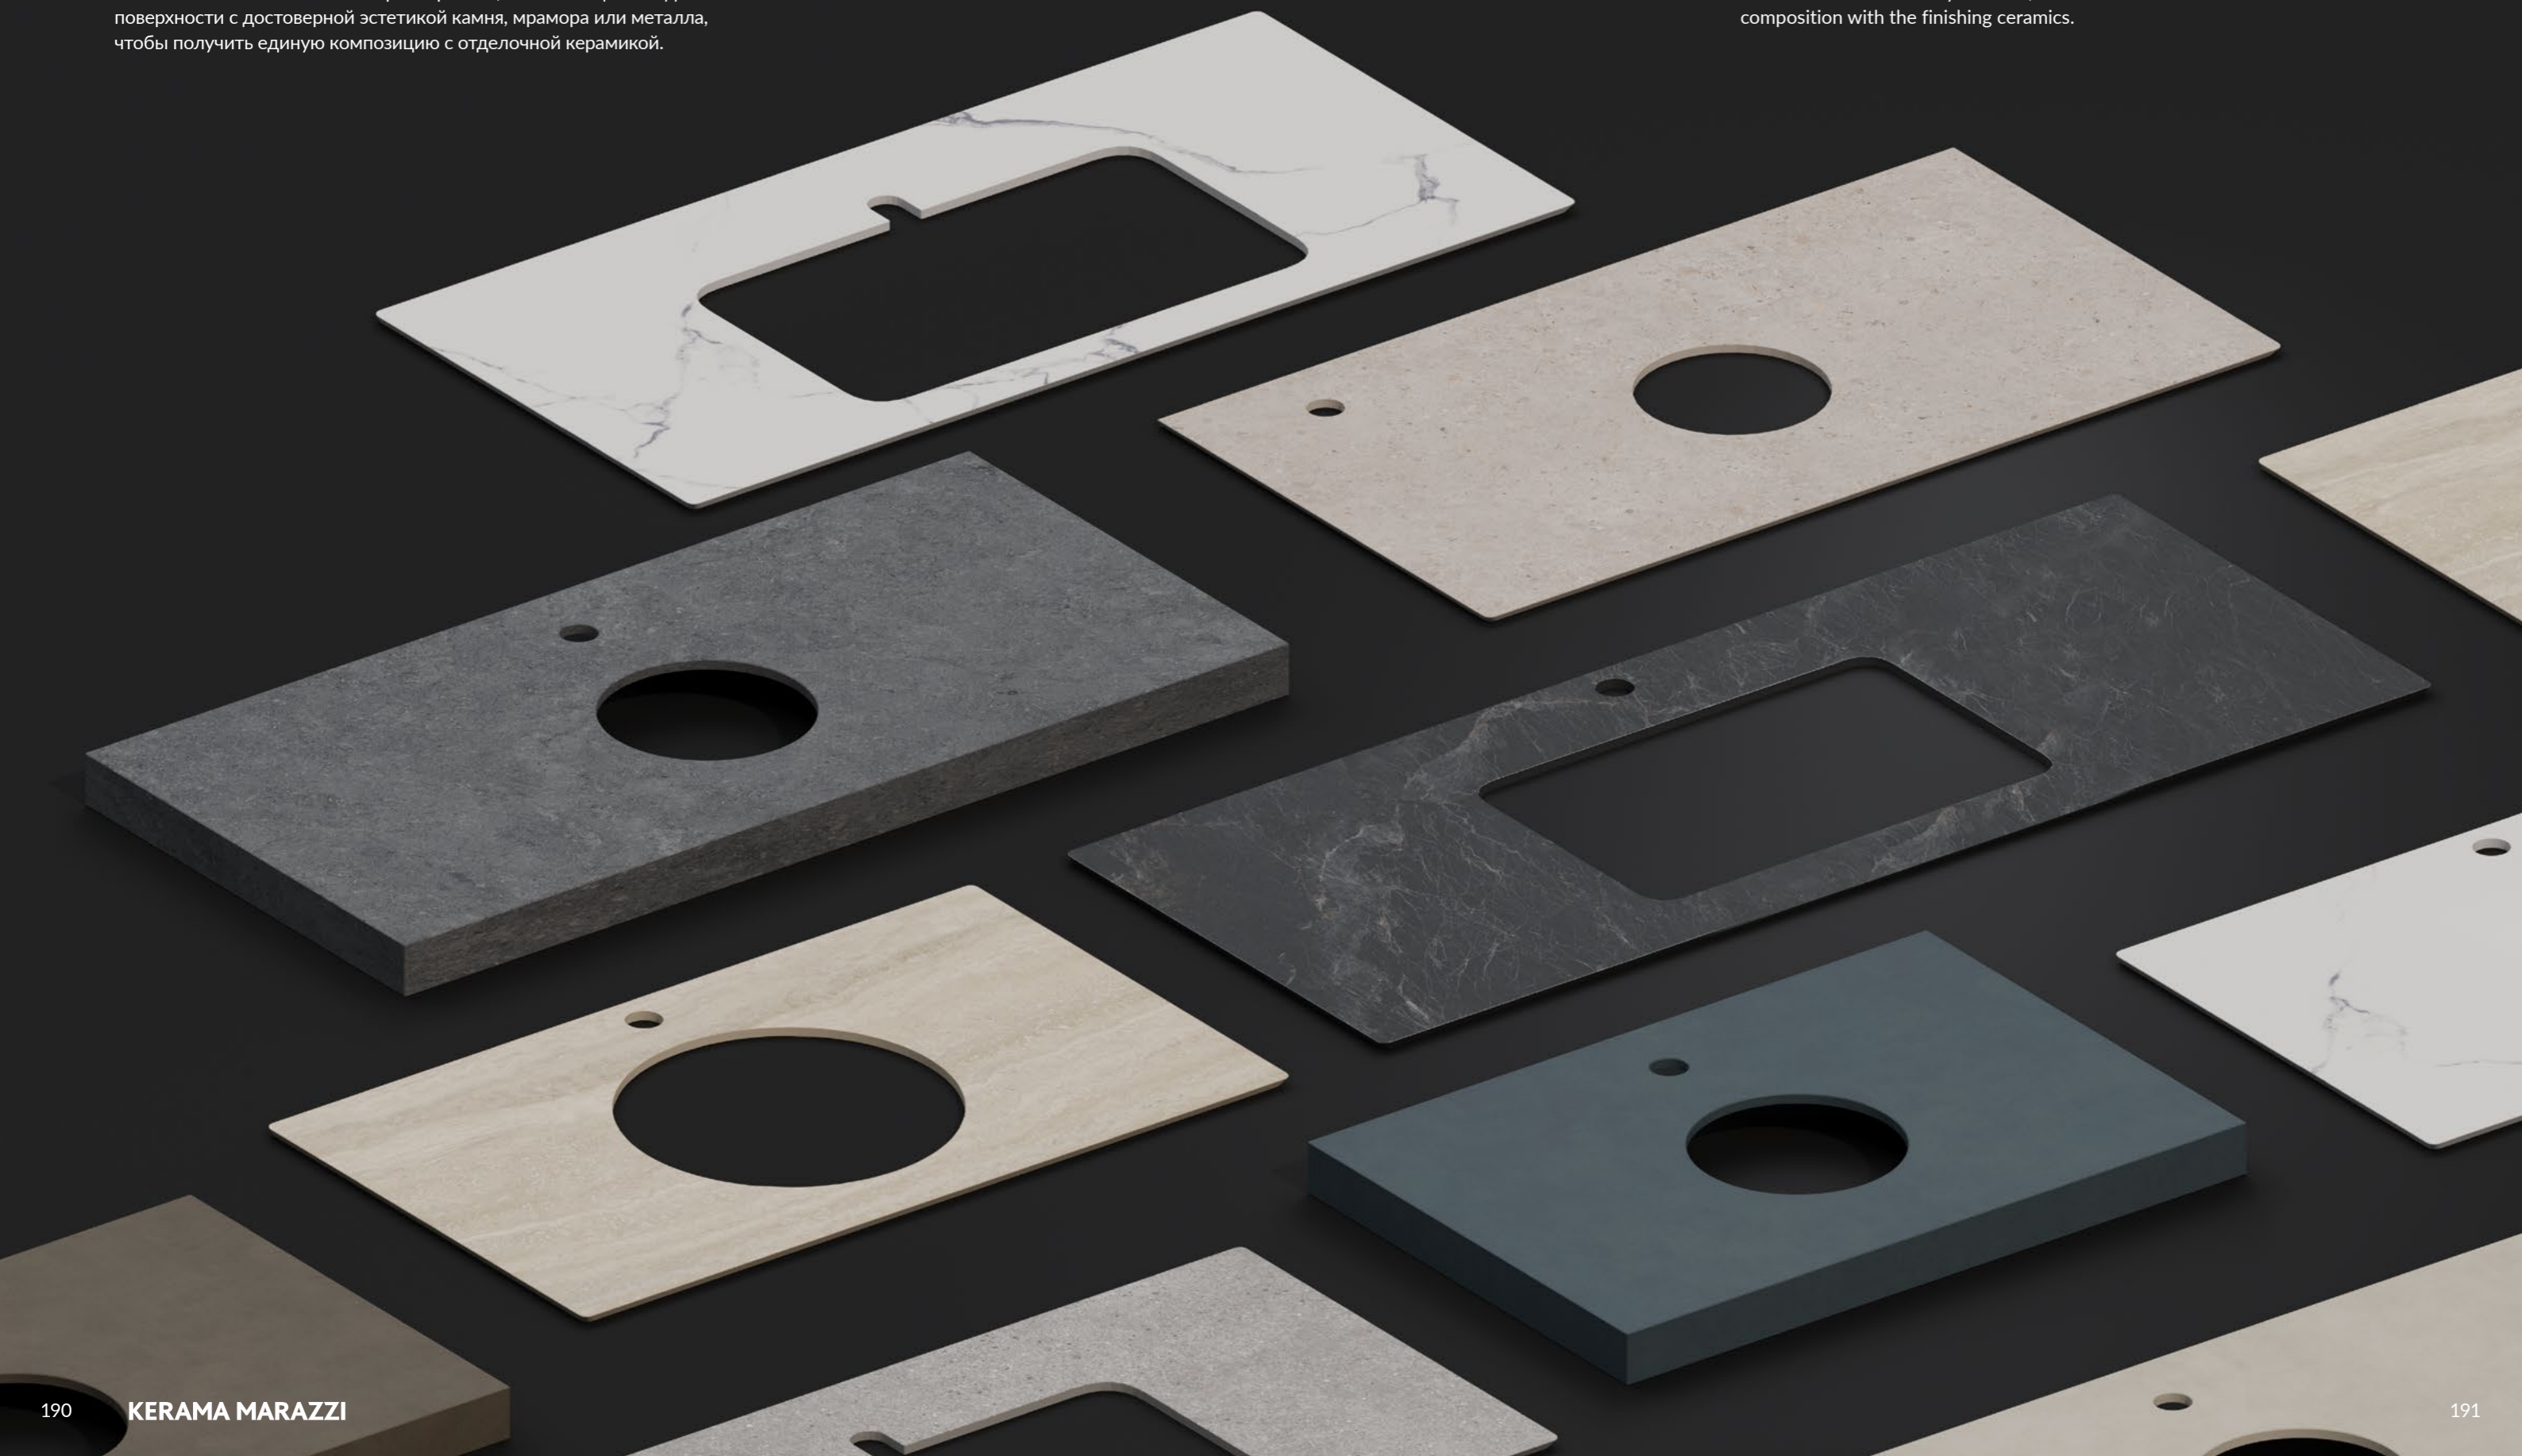

КОНКИЛЬЯ • САББЬЯ • ВЕНТО
50 см

ПЛАЗА
55 см, 60 см

ПЛАЗА
55 см, 60 см

СТОЛЕШНИЦЫ

Многие тумбы KERAMA MARAZZI используются со столешницами из керамического гранита. Этот исключительно прочный материал обладает низким водопоглощением и не боится влаги. Не забудем и об эстетических свойствах керамогранита, позволяющего создавать поверхности с достоверной эстетикой камня, мрамора или металла, чтобы получить единую композицию с отделочной керамикой.

COUNTERTOPS

Many KERAMA MARAZZI cabinets are used with countertops made of porcelain gres. This extremely durable material has a low water absorption and is not afraid of moisture. Let's not forget the aesthetic properties of porcelain gres, which makes it possible to create surfaces with the authentic beauty of stone, marble or metal to create a unified composition with the finishing ceramics.