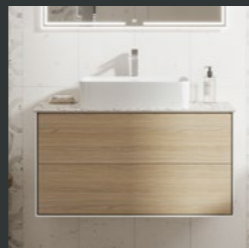

СОДЕРЖАНИЕ CONTENTS

12

16

22

36

46

50

60

64

70

72

74

76

78

82

84

86

88

90

96

106

120

124

136

138

156

162

166

170

174

- КАРАВАН + САФИ 12
- ИКОНИКО 16
- МАДЖИКА 22
- ГРАНДЕ 36
- ВЕТРАТА 46
- ТЕКНОЛОДЖИКА 50
- ТЕКНОЛОДЖИКА М 60
- МОДУЛА 64
  - МОДУЛА + БОНДЖОРНО 70
  - МОДУЛА + КУБО 72
  - МОДУЛА + АРТБЭЙЗИНС 74
  - МОДУЛА + ЧИРКО 76
  - МОДУЛА + КАНАЛЕТТО 78
- МИО 82
- САББЬЯ 84
- КОНКИЛЬЯ 86
- ВЕНТО 88
- РИВА 90
- КОНО 96
- ПЛАЗА МОДЕРН 106
- ПЛАЗА НЕКСТ 120
- КУБО 124
- ЧИРКО 136
- ПОМПЕИ 138
- ПИАНО ФОРТЕ 156
- ПИАНО КЛАССИК 162
- ПИАНО НЕКСТ 166
- ЛАТО 170
- ПРО 174

- СТОЛЕШНИЦЫ 190
- СМЕСИТЕЛИ 202
- ДУШЕВЫЕ ОГРАЖДЕНИЯ 230

- ТЕХНИЧЕСКАЯ ИНФОРМАЦИЯ 258