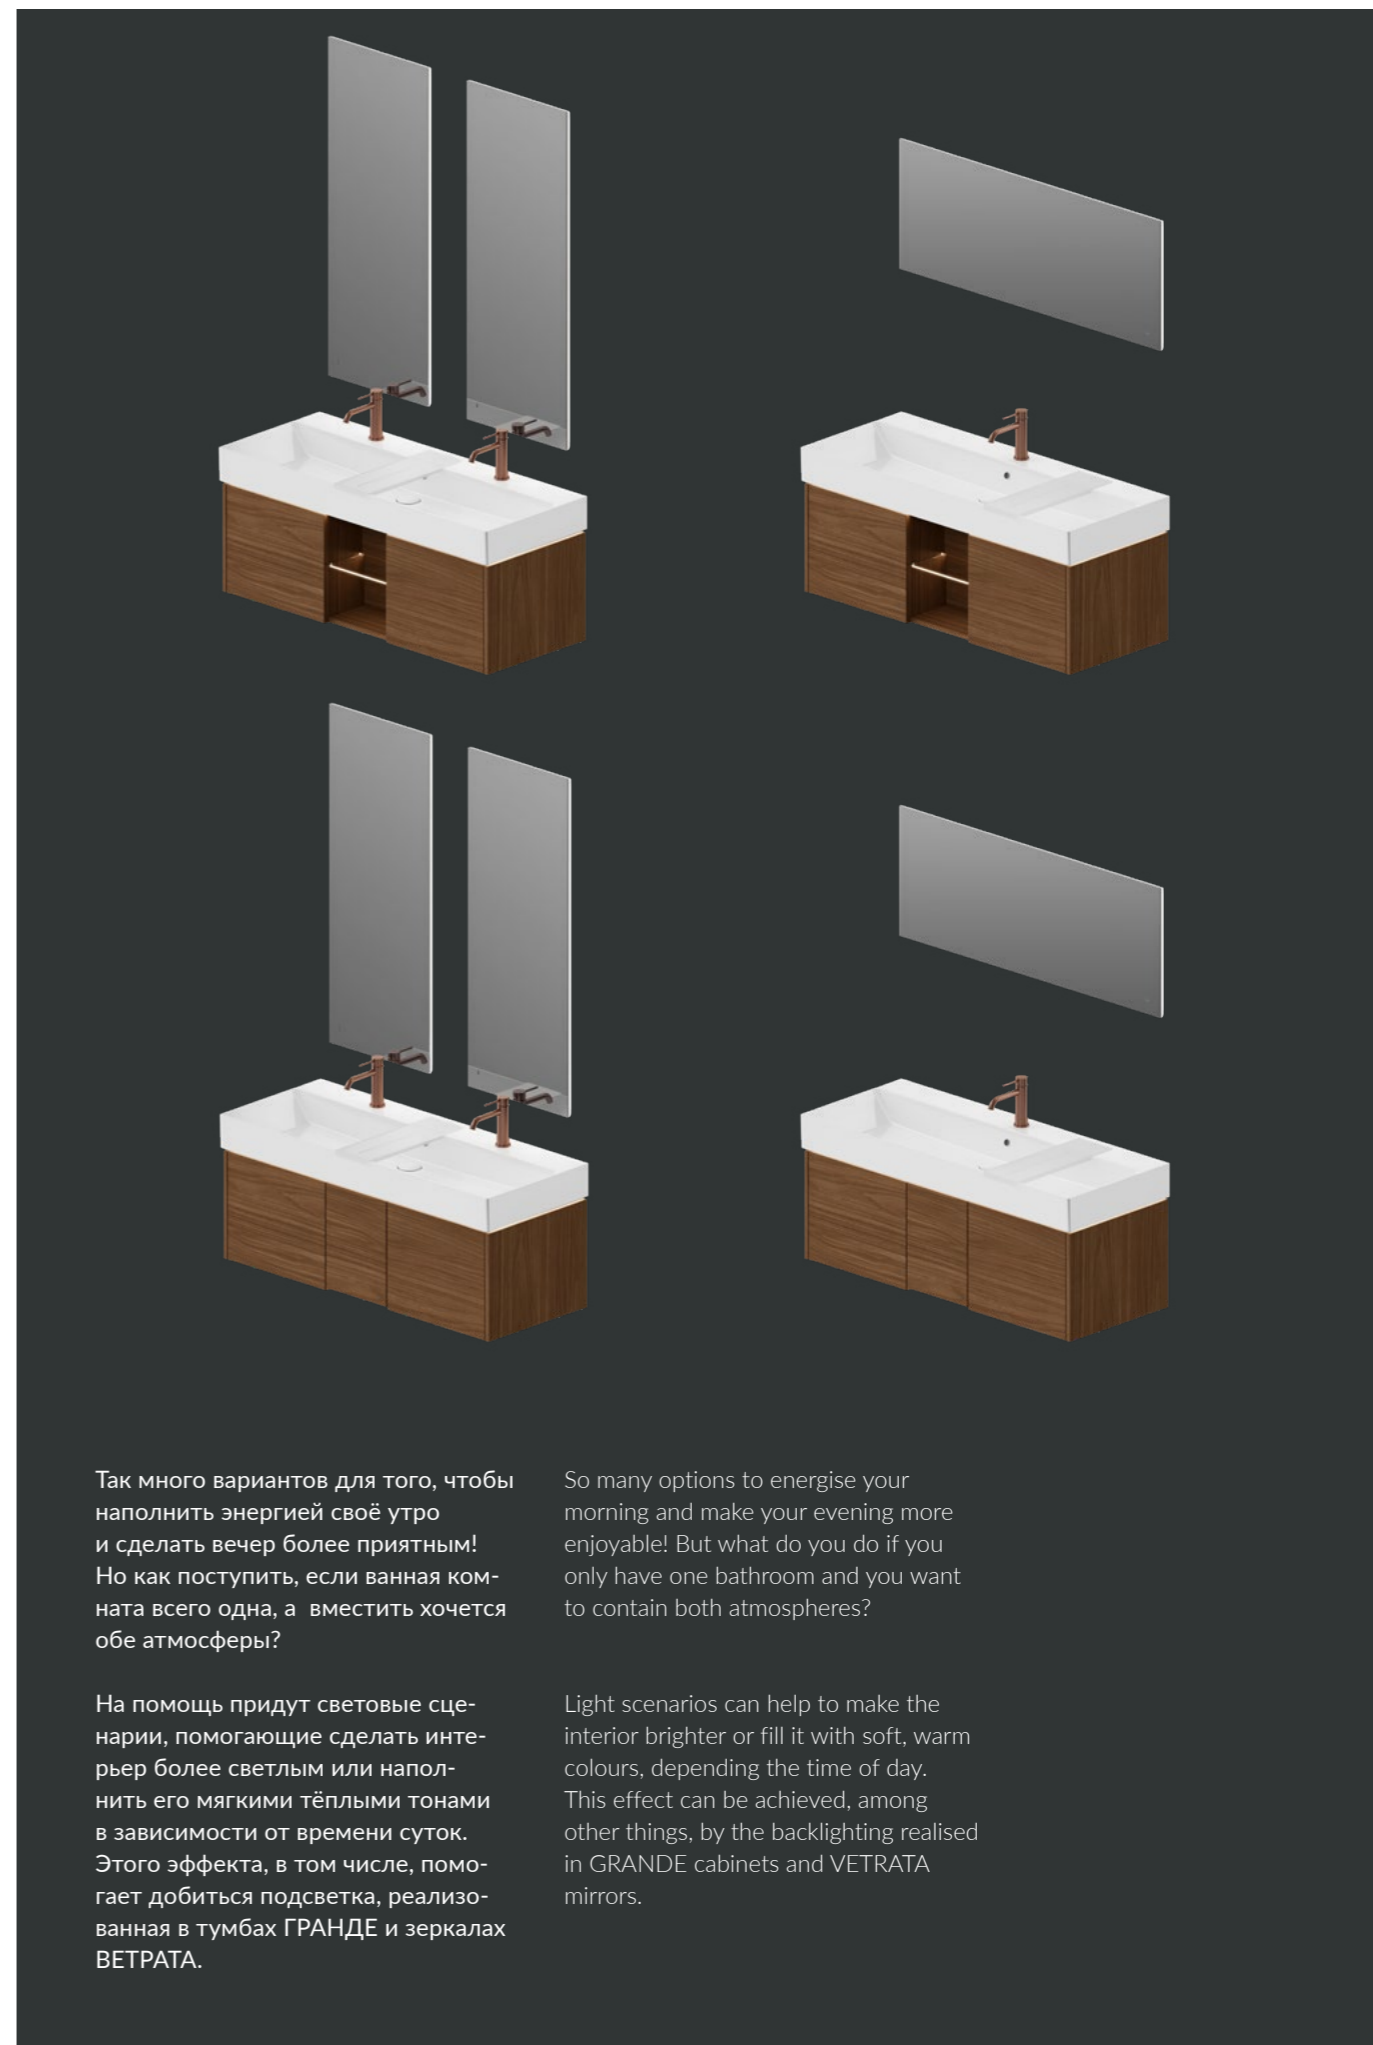

The drawers of all GRANDE cabinets are spacious and deep, with an interior finish in the "structured walnut" colour. Push-to-Open system is implemented for the ease of use. The double illumination around the perimeter of the washbasin and between two side drawers helps to emphasise the modern design.