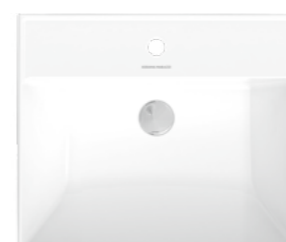

The CUBO washbasins range has been expanded with a 60 cm wide model for compact bathrooms.

раковина | washbasin
CU.WB.100 | 100 CM

раковина | washbasin
CU.WB.80 | 80 CM

раковина | washbasin
CU.WB.70 | 70 CM