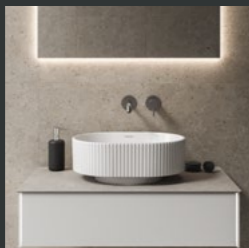

СОДЕРЖАНИЕ CONTENTS

12

16

22

36

46

50

60

64

70

72

74

76

78

82

84

86

88

90

96

106

120

124

136

138

156

162

166

170

174

- КАРАВАН + САФИ 12
- ИКОНИКО 16
- МАДЖИКА 22
- ГРАНДЕ 36
- ВЕТРАТА 46
- ТЕКНОЛОДЖИКА 50
- ТЕКНОЛОДЖИКА М 60
- МОДУЛА 64
  - МОДУЛА + БОНДЖОРНО 70
  - МОДУЛА + КУБО 72
  - МОДУЛА + АРТБЭЙЗИНС 74
  - МОДУЛА + ЧИРКО 76
  - МОДУЛА + КАНАЛЕТТО 78
- МИО 82
- САББЬЯ 84
- КОНКИЛЬЯ 86
- ВЕНТО 88
- РИВА 90
- КОНО 96
- ПЛАЗА МОДЕРН 106
- ПЛАЗА НЕКСТ 120
- КУБО 124
- ЧИРКО 136
- ПОМПЕИ 138
- ПИАНО ФОРТЕ 156
- ПИАНО КЛАССИК 162
- ПИАНО НЕКСТ 166
- ЛАТО 170
- ПРО 174

- СТОЛЕШНИЦЫ 190
- СМЕСИТЕЛИ 202
- ДУШЕВЫЕ ОГРАЖДЕНИЯ 230

- ТЕХНИЧЕСКАЯ ИНФОРМАЦИЯ 258