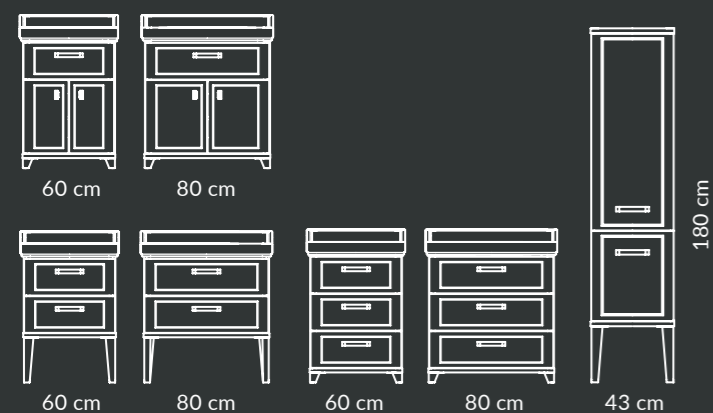

ПОМПЕИ POMPEI

Коллекция ПОМПЕИ вдохновлена итальянской классикой и красотой одного из самых известных городов римской античности. Такой выбор придаст ванной комнате штрих классической элегантности, которая никогда не выйдет из моды.

The POMPEI collection was inspired by the Italian classics and the beauty of one of the most famous cities in Roman Antiquity. This collection will add a touch of classical elegance to your bathroom interior, which will never go out of fashion.

Раковина / Washbasin: ПОМПЕИ PO.WB.80 ширина 80 см
Смеситель / Faucet: ОЛЕ 69412KM.21.018
Тумба / Furniture: ПОМПЕИ PO.M.80.2\CAM ширина 80 см
Пенал / Tall unit: ПОМПЕИ PO.M.150\CAM высота 180 см (с ножками)

Зеркало / Mirror: ВЕТРАТА VE.R.mi.115WHТ 115 см
Душевая перегородка / Walk in: ВЕТРО VE.100.WI.CR
На стенах / Walls: керамическая плитка МОИФОРТЕ, 40x120 см
На полу / Floor: керамический гранит ВЯЗ, 9,9x40,2 см