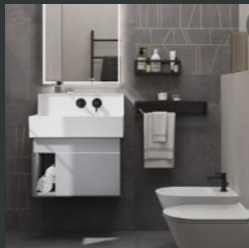

СОДЕРЖАНИЕ CONTENTS

12

16

22

36

46

50

60

64

70

72

74

76

78

82

84

86

88

90

96

106

120

124

136

138

156

162

166

170

174

- КАРАВАН + САФИ 12
- ИКОНИКО 16
- МАДЖИКА 22
- ГРАНДЕ 36
- ВЕТРАТА 46
- ТЕКНОЛОДЖИКА 50
- ТЕКНОЛОДЖИКА М 60
- МОДУЛА 64
  - МОДУЛА + БОНДЖОРНО 70
  - МОДУЛА + КУБО 72
  - МОДУЛА + АРТБЭЙЗИНС 74
  - МОДУЛА + ЧИРКО 76
  - МОДУЛА + КАНАЛЕТТО 78
- МИО 82
- САББЬЯ 84
- КОНКИЛЬЯ 86
- ВЕНТО 88
- РИВА 90
- КОНО 96
- ПЛАЗА МОДЕРН 106
- ПЛАЗА НЕКСТ 120
- КУБО 124
- ЧИРКО 136
- ПОМПЕИ 138
- ПИАНО ФОРТЕ 156
- ПИАНО КЛАССИК 162
- ПИАНО НЕКСТ 166
- ЛАТО 170
- ПРО 174

- СТОЛЕШНИЦЫ 190
- СМЕСИТЕЛИ 202
- ДУШЕВЫЕ ОГРАЖДЕНИЯ 230

- ТЕХНИЧЕСКАЯ ИНФОРМАЦИЯ 258