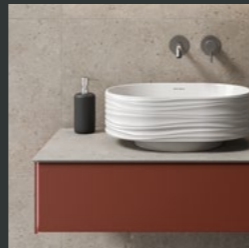

СОДЕРЖАНИЕ CONTENTS

12

16

22

36

46

50

60

64

70

72

74

76

78

82

84

86

88

90

96

106

120

124

136

138

156

162

166

170

174

- КАРАВАН + САФИ 12
- ИКОНИКО 16
- МАДЖИКА 22
- ГРАНДЕ 36
- ВЕТРАТА 46
- ТЕКНОЛОДЖИКА 50
- ТЕКНОЛОДЖИКА М 60
- МОДУЛА 64
  - МОДУЛА + БОНДЖОРНО 70
  - МОДУЛА + КУБО 72
  - МОДУЛА + АРТБЭЙЗИНС 74
  - МОДУЛА + ЧИРКО 76
  - МОДУЛА + КАНАЛЕТТО 78
- МИО 82
- САББЬЯ 84
- КОНКИЛЬЯ 86
- ВЕНТО 88
- РИВА 90
- КОНО 96
- ПЛАЗА МОДЕРН 106
- ПЛАЗА НЕКСТ 120
- КУБО 124
- ЧИРКО 136
- ПОМПЕИ 138
- ПИАНО ФОРТЕ 156
- ПИАНО КЛАССИК 162
- ПИАНО НЕКСТ 166
- ЛАТО 170
- ПРО 174

- СТОЛЕШНИЦЫ 190
- СМЕСИТЕЛИ 202
- ДУШЕВЫЕ ОГРАЖДЕНИЯ 230

- ТЕХНИЧЕСКАЯ ИНФОРМАЦИЯ 258