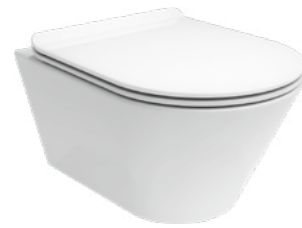

подвесной унитаз | wall hung toilet
KMPMWC53GWH2
+ KMDP.SEAT.00\WHT

Подвесной унитаз ПЛАЗА МОДЕРН выглядит стильно и современно. Компактная конструкция без бачка позволяет сэкономить пространство, а безободковую чашу будет проще содержать в чистоте. Фирменное сиденье реализовано с функцией плавного опускания.

The wall hung toilet PLAZA MODERN looks stylish. The compact design without a tank saves space as the rimless bowl makes it easier to keep clean. The brand seat is equipped with Soft Close system.