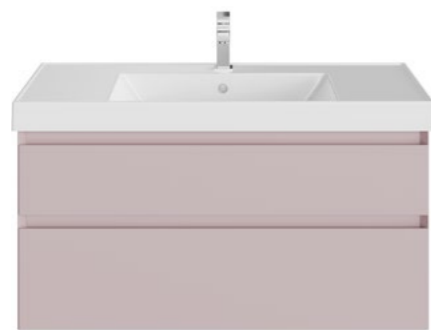

тумба | furniture
CUB.100.2\MAL | 100 CM