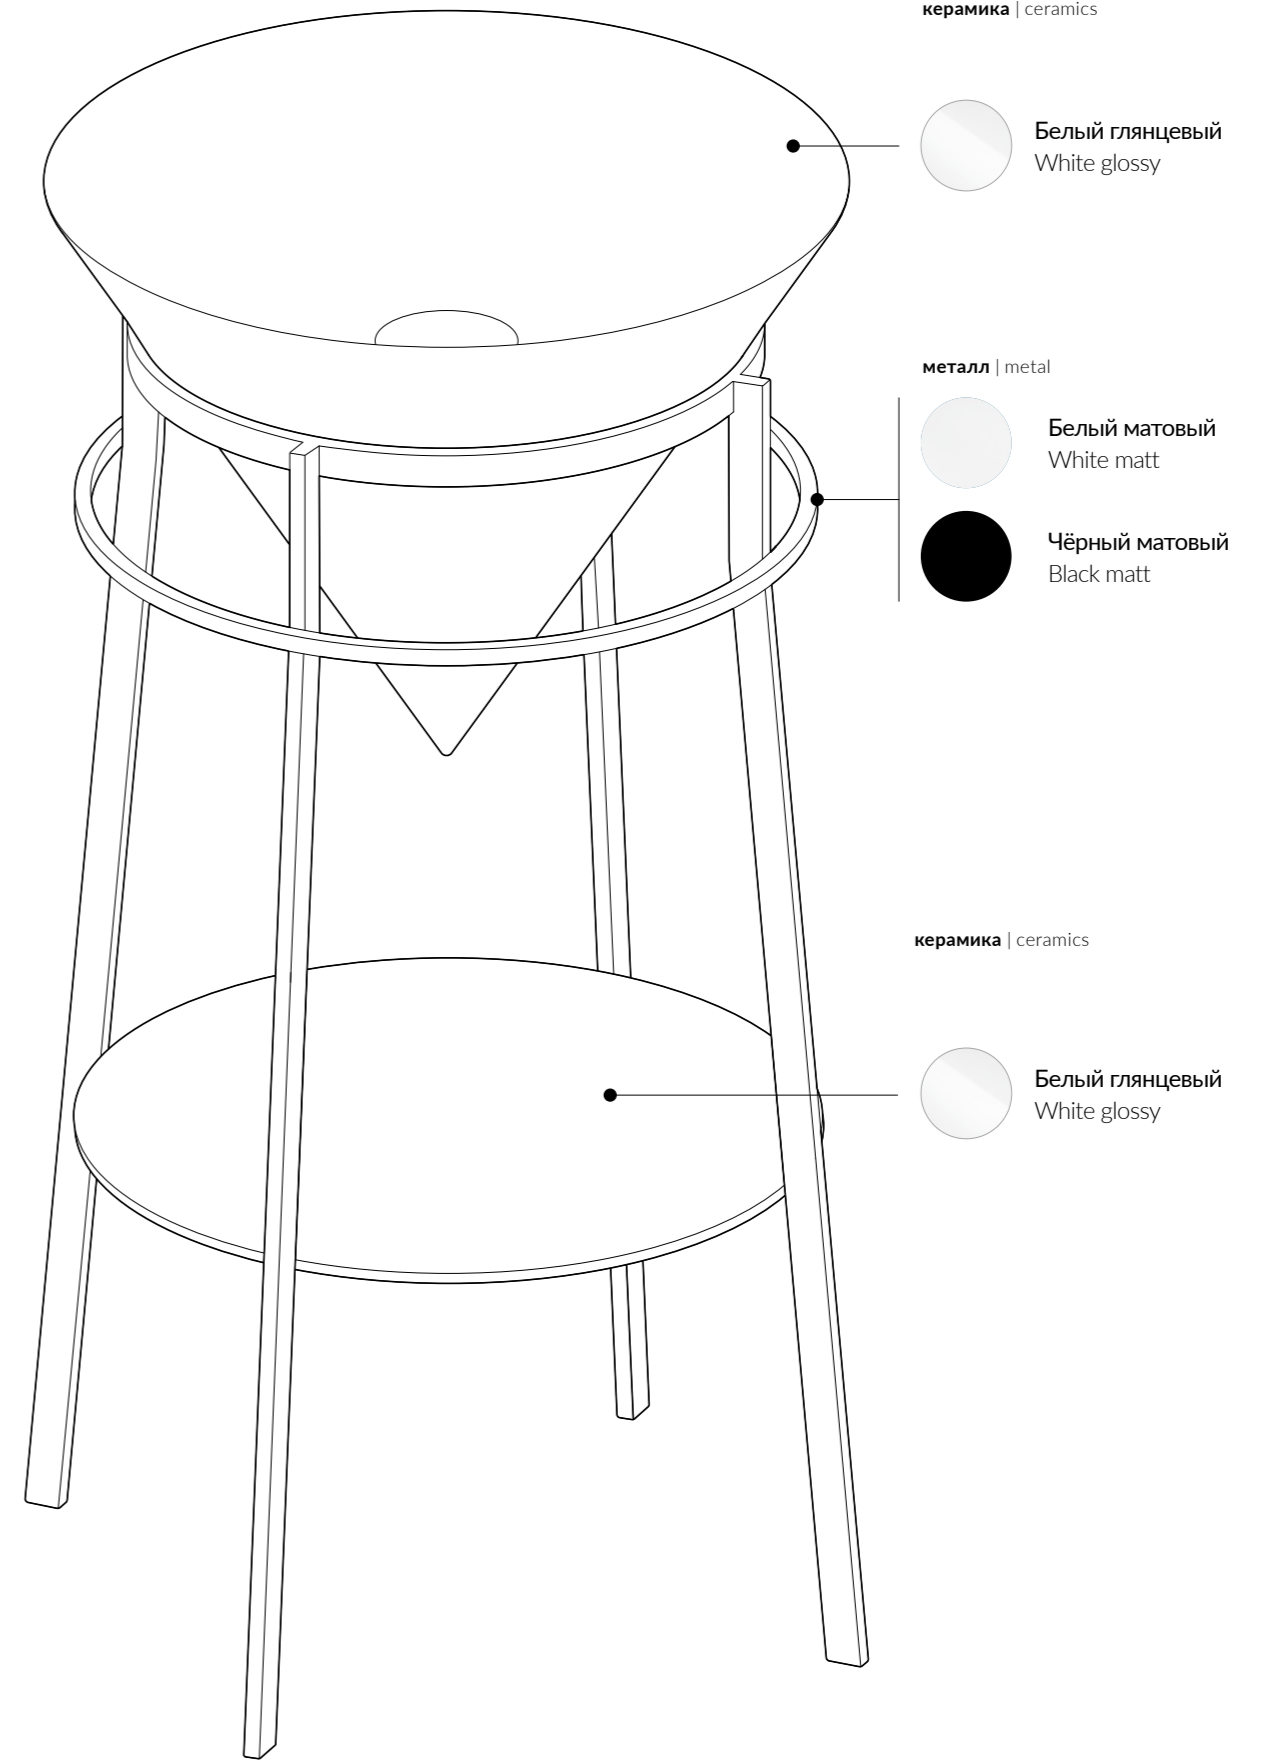

A towel holder is mounted on top of the metal structure. A noticeable round shelf made of white porcelain gres can be installed in the lower part.

керамика | ceramics

Белый глянцевый
White glossy

металл | metal