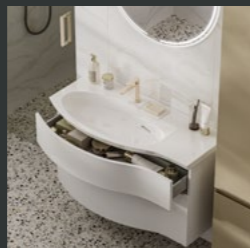

СОДЕРЖАНИЕ CONTENTS

12

16

22

36

46

50

60

64

70

72

74

76

78

82

84

86

88

90

96

106

120

124

136

138

156

162

166

170

174

- КАРАВАН + САФИ 12
- ИКОНИКО 16
- МАДЖИКА 22
- ГРАНДЕ 36
- ВЕТРАТА 46
- ТЕКНОЛОДЖИКА 50
- ТЕКНОЛОДЖИКА М 60
- МОДУЛА 64
  - МОДУЛА + БОНДЖОРНО 70
  - МОДУЛА + КУБО 72
  - МОДУЛА + АРТБЭЙЗИНС 74
  - МОДУЛА + ЧИРКО 76
  - МОДУЛА + КАНАЛЕТТО 78
- МИО 82
- САББЬЯ 84
- КОНКИЛЬЯ 86
- ВЕНТО 88
- РИВА 90
- КОНО 96
- ПЛАЗА МОДЕРН 106
- ПЛАЗА НЕКСТ 120
- КУБО 124
- ЧИРКО 136
- ПОМПЕИ 138
- ПИАНО ФОРТЕ 156
- ПИАНО КЛАССИК 162
- ПИАНО НЕКСТ 166
- ЛАТО 170
- ПРО 174

- СТОЛЕШНИЦЫ 190
- СМЕСИТЕЛИ 202
- ДУШЕВЫЕ ОГРАЖДЕНИЯ 230

- ТЕХНИЧЕСКАЯ ИНФОРМАЦИЯ 258